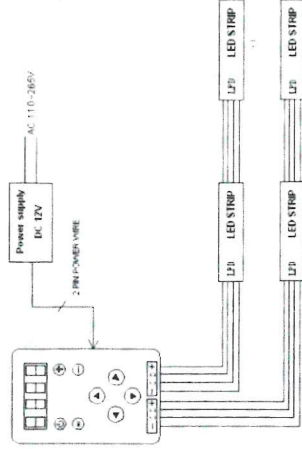

Connecting diagram

Safety Information

- Supply voltage of this product is DC12V never connect to other high voltage.
- Never connect two wires directly in case of short circuit.
- Lead wire should be connected correctly according to colors that connecting diagram.
- Warranty of this product is Two year, but exclude the artificial situation of damaged.

USER MANUAL

RF Magic Controller

Operation Instructions of RF IC Controller

General description

This controller is design for led production which uses IC as driver, it is very useful for light box advertisement, stage light, house decorating, and so on.

Specification

- Working temperature: -20- 60 ℃
- Net weight: 113G
- Packing size: L137*W80*H54mm
- consume power: 2W
- Length setup function
- Memory function
- Supply voltage: DC12V
- Gross weight: 172G
- Product size: L90*W60*H25mm
- Output: Tow group SPI signal
- A lot of programs to chose
- With digital tube, left two reveal the mode, right two reveal the speed

Function of controller panels

- Ⓚ ON/OFF button. it can open or close led anytime.
- Ⓛ Play/pause button, pressing this button to pause, you can see the static affection of led.
- Ⓜ Adding button, to add the IC NUMBER, the most number is in the state off.
- Ⓝ Reducing button, to reduce the IC NUMBER, the least number is 3.
- Ⓟ Program choosing button, up direction. there are 133 programs in all.
- Ⓠ Program choosing button, down direction.
- Ⓡ Speed slow button, there are 100 step in all, the most number is 100.
- Ⓢ Speed quick button, the least number is 1.